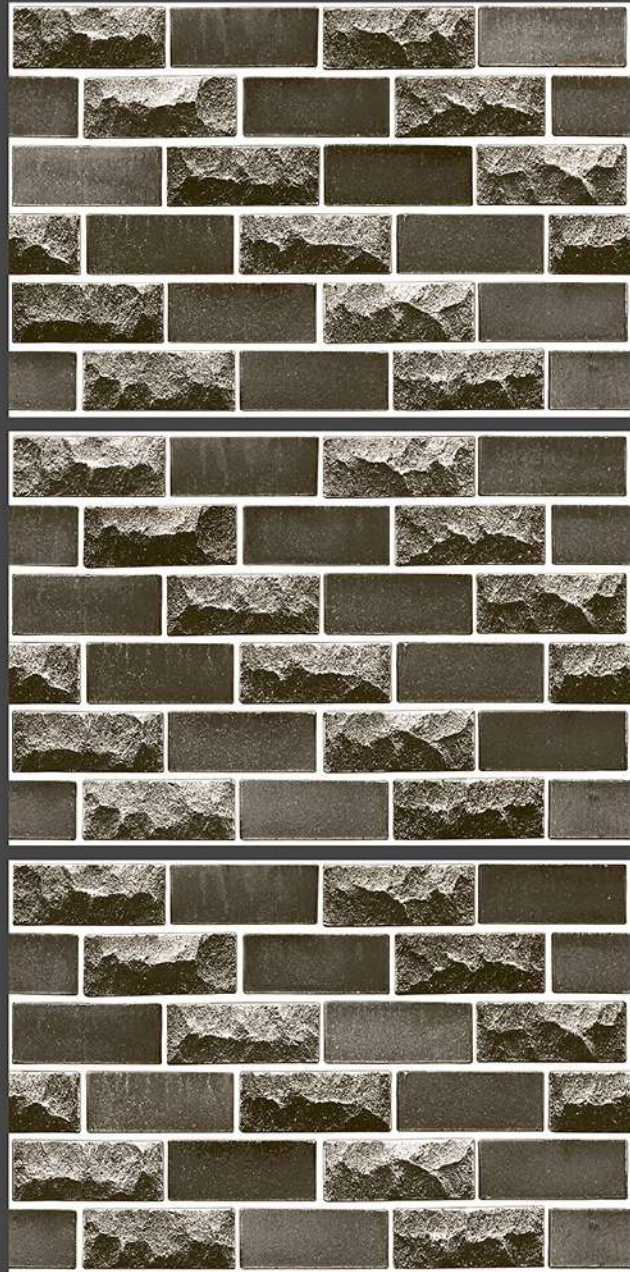

HIGH DEPTH
ELEVATION

300 x 450 mm

PEAR-002