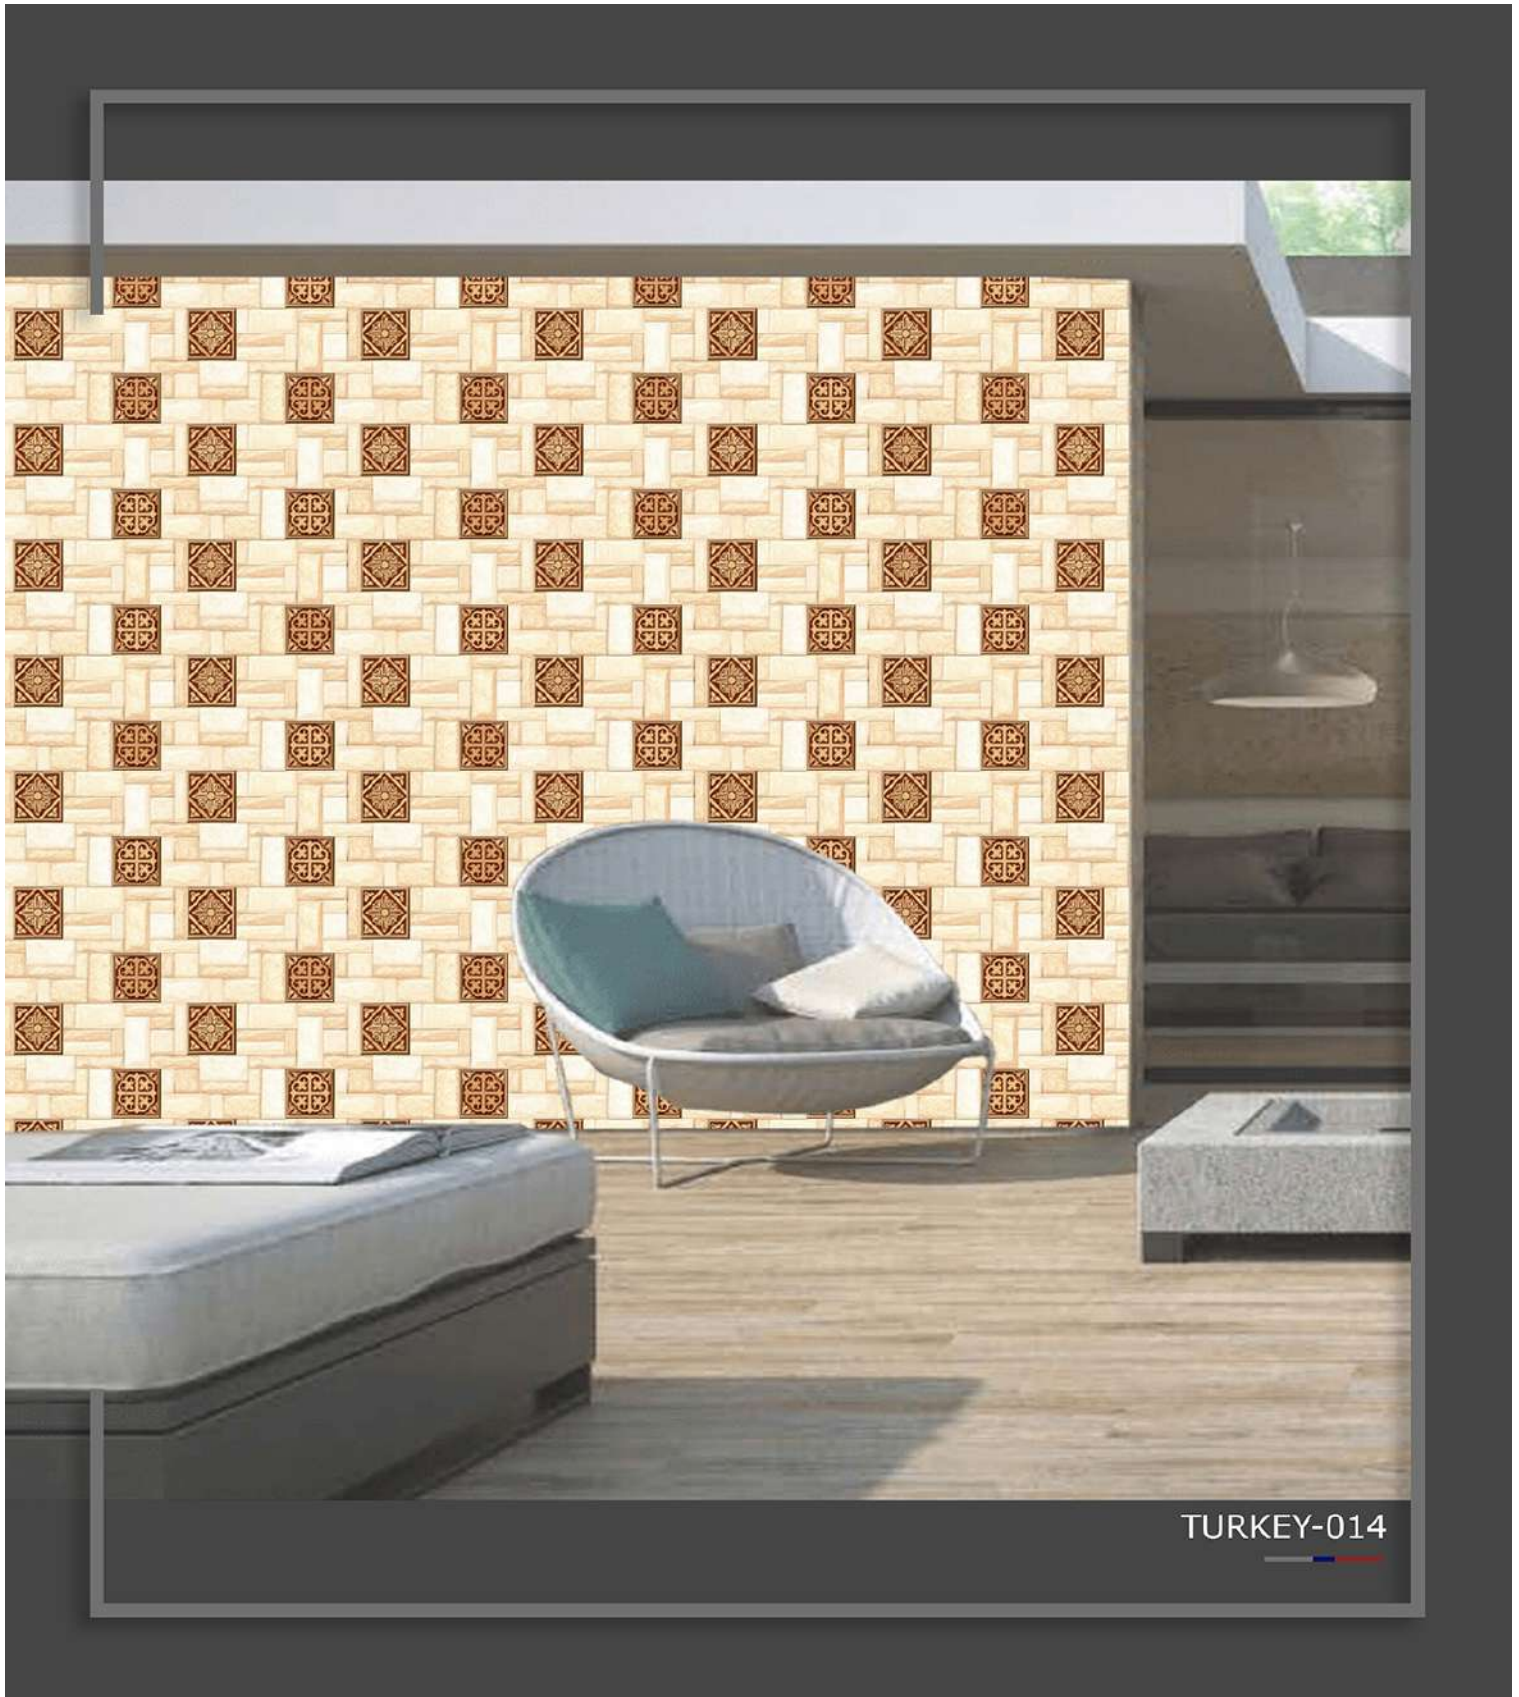

TURKEY-014