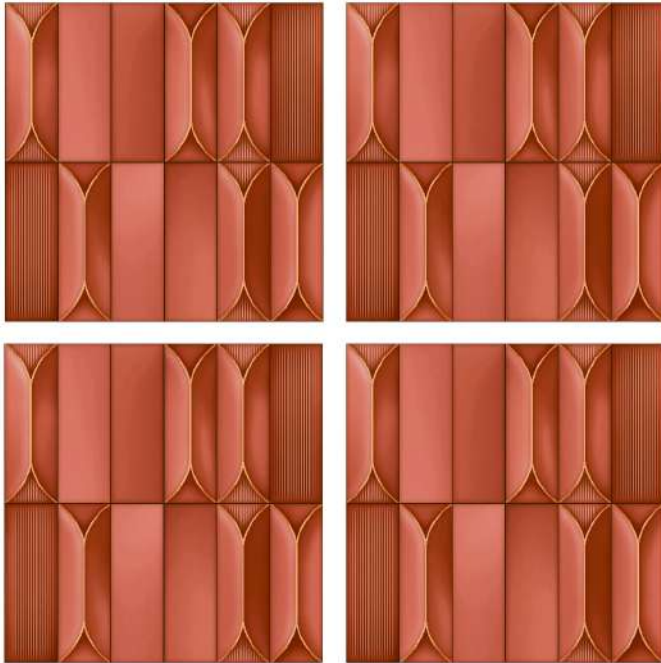

300x300mm

FINISH
GLOSSY

SHIP-08