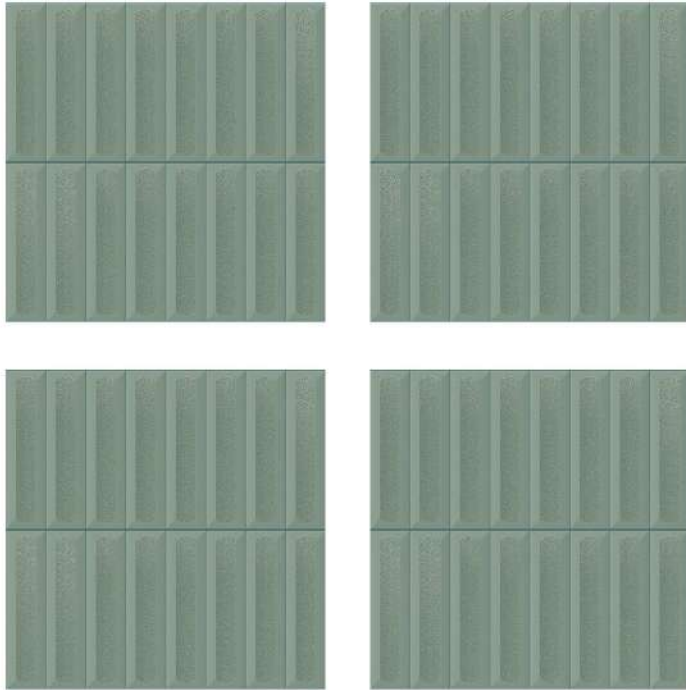

300x300mm

FINISH
Matt
GRANULA

MERAKI 307 MT HL1