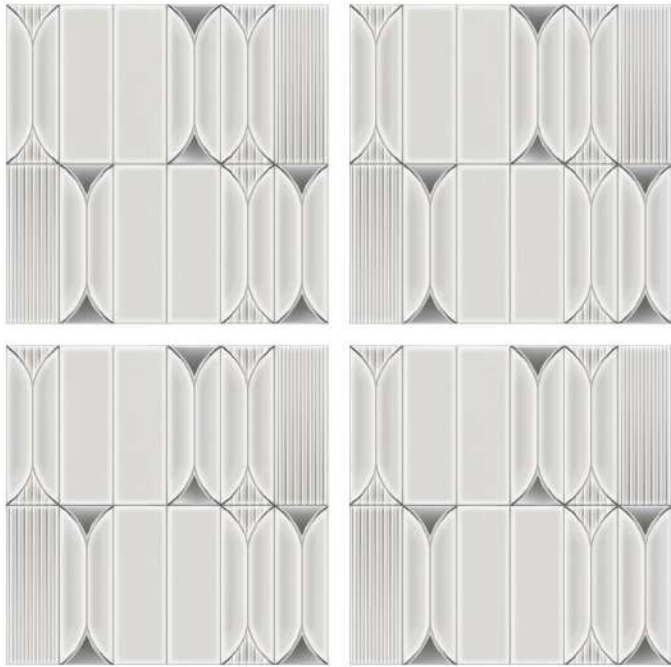

300x300mm

FINISH
GLOSSY

SHIP-02