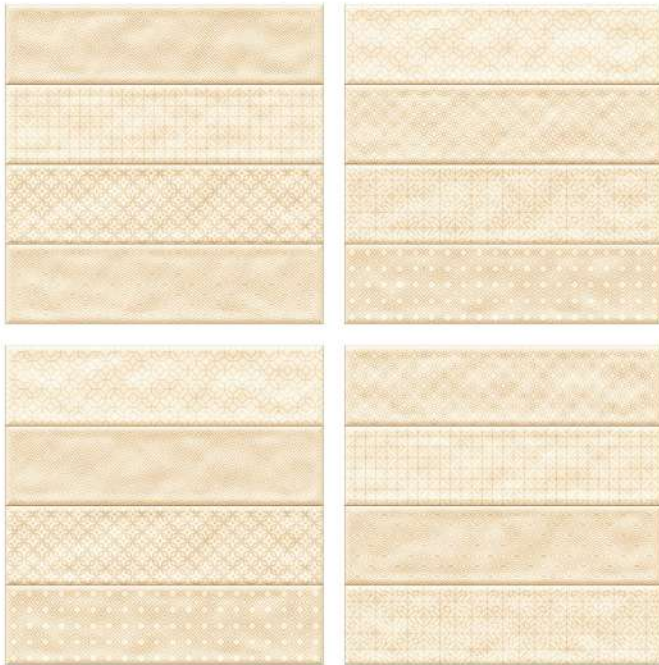

A - CORNER
B - BORDER
C - CARPET

300x300mm

FINISH
GLOSSY

JAZZ MURAL-04

RANDOM

300x300mm

FINISH
GLOSSY

JAZZ MURAL-07